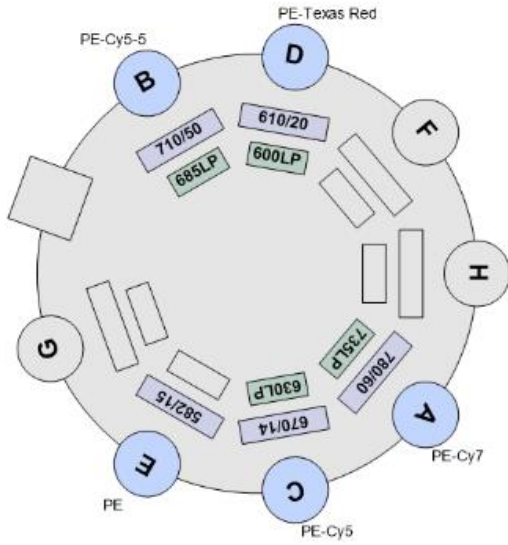

BD FACS ARIA III

4 Lasers, 17 Colors

UCO FIN 85 ARIAIII 488, 561, 633, 405 (3-5-3-6)

Blue Laser
(488nm)
FSC

Red Laser
(633nm)

561 Yellow-Green Laser
(561nm)

Violet Laser
(405nm)