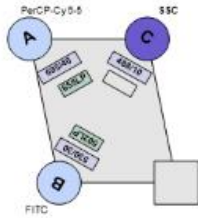

BD FACS ARIA III

4 Lasers, 17 Colors

UCO FIN 85 ARIAIII 488, 561, 633, 405 (3-5-3-6)

Blue Laser
(488nm)
FSC

Red Laser
(633nm)

561 Yellow-Green Laser
(561nm)

Violet Laser
(405nm)