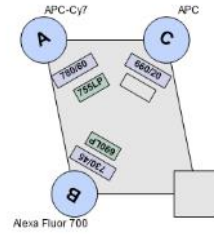

BD FACS ARIA III

4 Lasers, 17 Colors

UCO FIN 85 ARIAIII 488, 561, 633, 405 (3-5-3-6)

Blue Laser
(488nm)
FSC

Red Laser
(633nm)

561 Yellow-Green Laser
(561nm)

Violet Laser
(405nm)